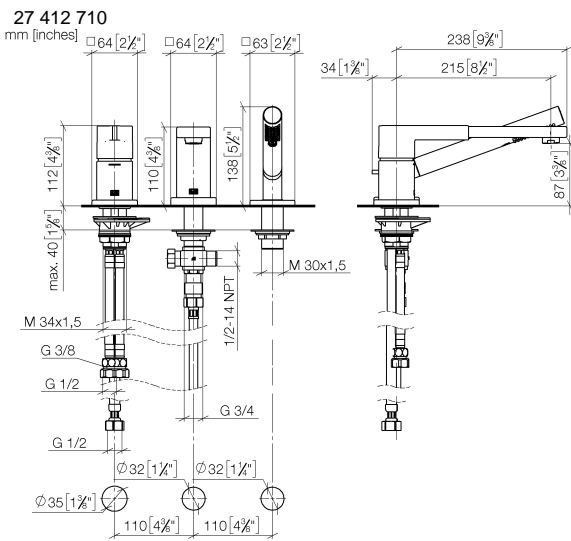

**LULU Three-hole single-lever bath mixer for bath rim or tile edge installation -  
Chrome**

LULU

27 412 710

- spout: circular, air-enriched flow
- max. flow 26.4 l/min at 3 bar flow pressure
- Hand shower: COMPACT RAIN, max. flow rate 6.8 l/min (at 3 bar)
- complete hand shower set with anti-scale system
- automatic bath/shower diverter
- height of mixer 110 mm
- height up to aerator 84 mm
- 215mm projection
- hole diameter spout 32 mm
- hole diameter single-lever mixer 35 mm
- hole diameter for complete hand shower set 32 mm
- rosette for spout 63 x 63mm
- rosette for complete hand shower set 63 x 63mm
- rosette for single-lever mixer 52 x 52mm
- metal shower hose 1750mm with integrated anti-twist protection

**Recommended miscellaneous**

**Decorative caps for Perfecto -  
Chrome**

- 1 pair

12 801 970-00

### Flow rate chart

### Spare parts list

No.	Item Number	Name	Quantity used	Delivery time
1	29 300 710-00	LULU Single-lever bath mixer for bath rim or tile edge installation - Chrome	1	-
Spare part can no longer be ordered, please order the replacement item				
2	13 512 710-00	spout	1	60
3	27 702 710-00	LULU Hand shower set for bath rim or tile edge installation - Chrome	1	-
Spare part can no longer be ordered, please order the replacement item				
4	04 21 02 006 00 92	cap	1	2
5	90 24 03 168 00 90	nipple	1	2
6	12 502 970 90	High pressure hose 1/2" x 1/2" x 400 mm -	1	2