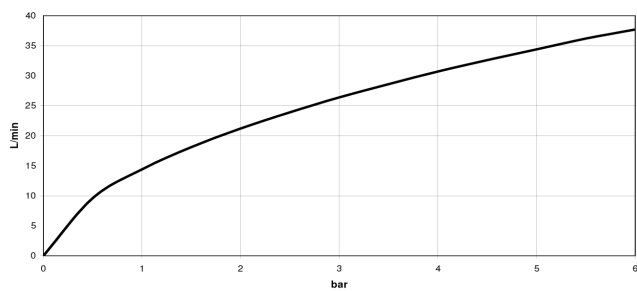

**LULU Three-hole single-lever bath mixer for bath rim or tile edge installation -  
Chrome**

LULU

27 412 710

- spout: circular, air-enriched flow
- max. flow 26.4 l/min at 3 bar flow pressure
- Hand shower: COMPACT RAIN, max. flow rate 6.8 l/min (at 3 bar)
- complete hand shower set with anti-scale system
- automatic bath/shower diverter
- height of mixer 110 mm
- height up to aerator 84 mm
- 215mm projection
- hole diameter spout 32 mm
- hole diameter single-lever mixer 35 mm
- hole diameter for complete hand shower set 32 mm
- rosette for spout 63 x 63mm
- rosette for complete hand shower set 63 x 63mm
- rosette for single-lever mixer 52 x 52mm
- metal shower hose 1750mm with integrated anti-twist protection

### Flow rate chart