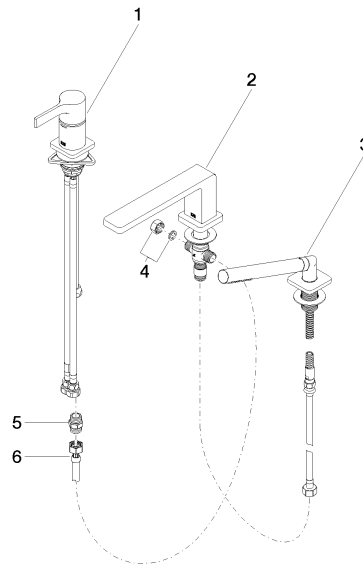

**LULU Three-hole single-lever bath mixer for bath rim or tile edge installation -  
Chrome**

LULU

27 412 710

- spout: circular, air-enriched flow
- max. flow 26.4 l/min at 3 bar flow pressure
- Hand shower: COMPACT RAIN, max. flow rate 6.8 l/min (at 3 bar)
- complete hand shower set with anti-scale system
- automatic bath/shower diverter
- height of mixer 110 mm
- height up to aerator 84 mm
- 215mm projection
- hole diameter spout 32 mm
- hole diameter single-lever mixer 35 mm
- hole diameter for complete hand shower set 32 mm
- rosette for spout 63 x 63mm
- rosette for complete hand shower set 63 x 63mm
- rosette for single-lever mixer 52 x 52mm
- metal shower hose 1750mm with integrated anti-twist protection

### Flow rate chart

### Spare parts list

No.	Item Number	Name	Quantity used	Delivery time
1	29 300 710-00	LULU Single-lever bath mixer for bath rim or tile edge installation - Chrome	1	-
Spare part can no longer be ordered, please order the replacement item				
2	13 512 710-00	spout	1	60
3	27 702 710-00	LULU Hand shower set for bath rim or tile edge installation - Chrome	1	-
Spare part can no longer be ordered, please order the replacement item				
4	04 21 02 006 00 92	cap	1	2
5	90 24 03 168 00 90	nipple	1	2
6	12 502 970 90	High pressure hose 1/2" x 1/2" x 400 mm -	1	2